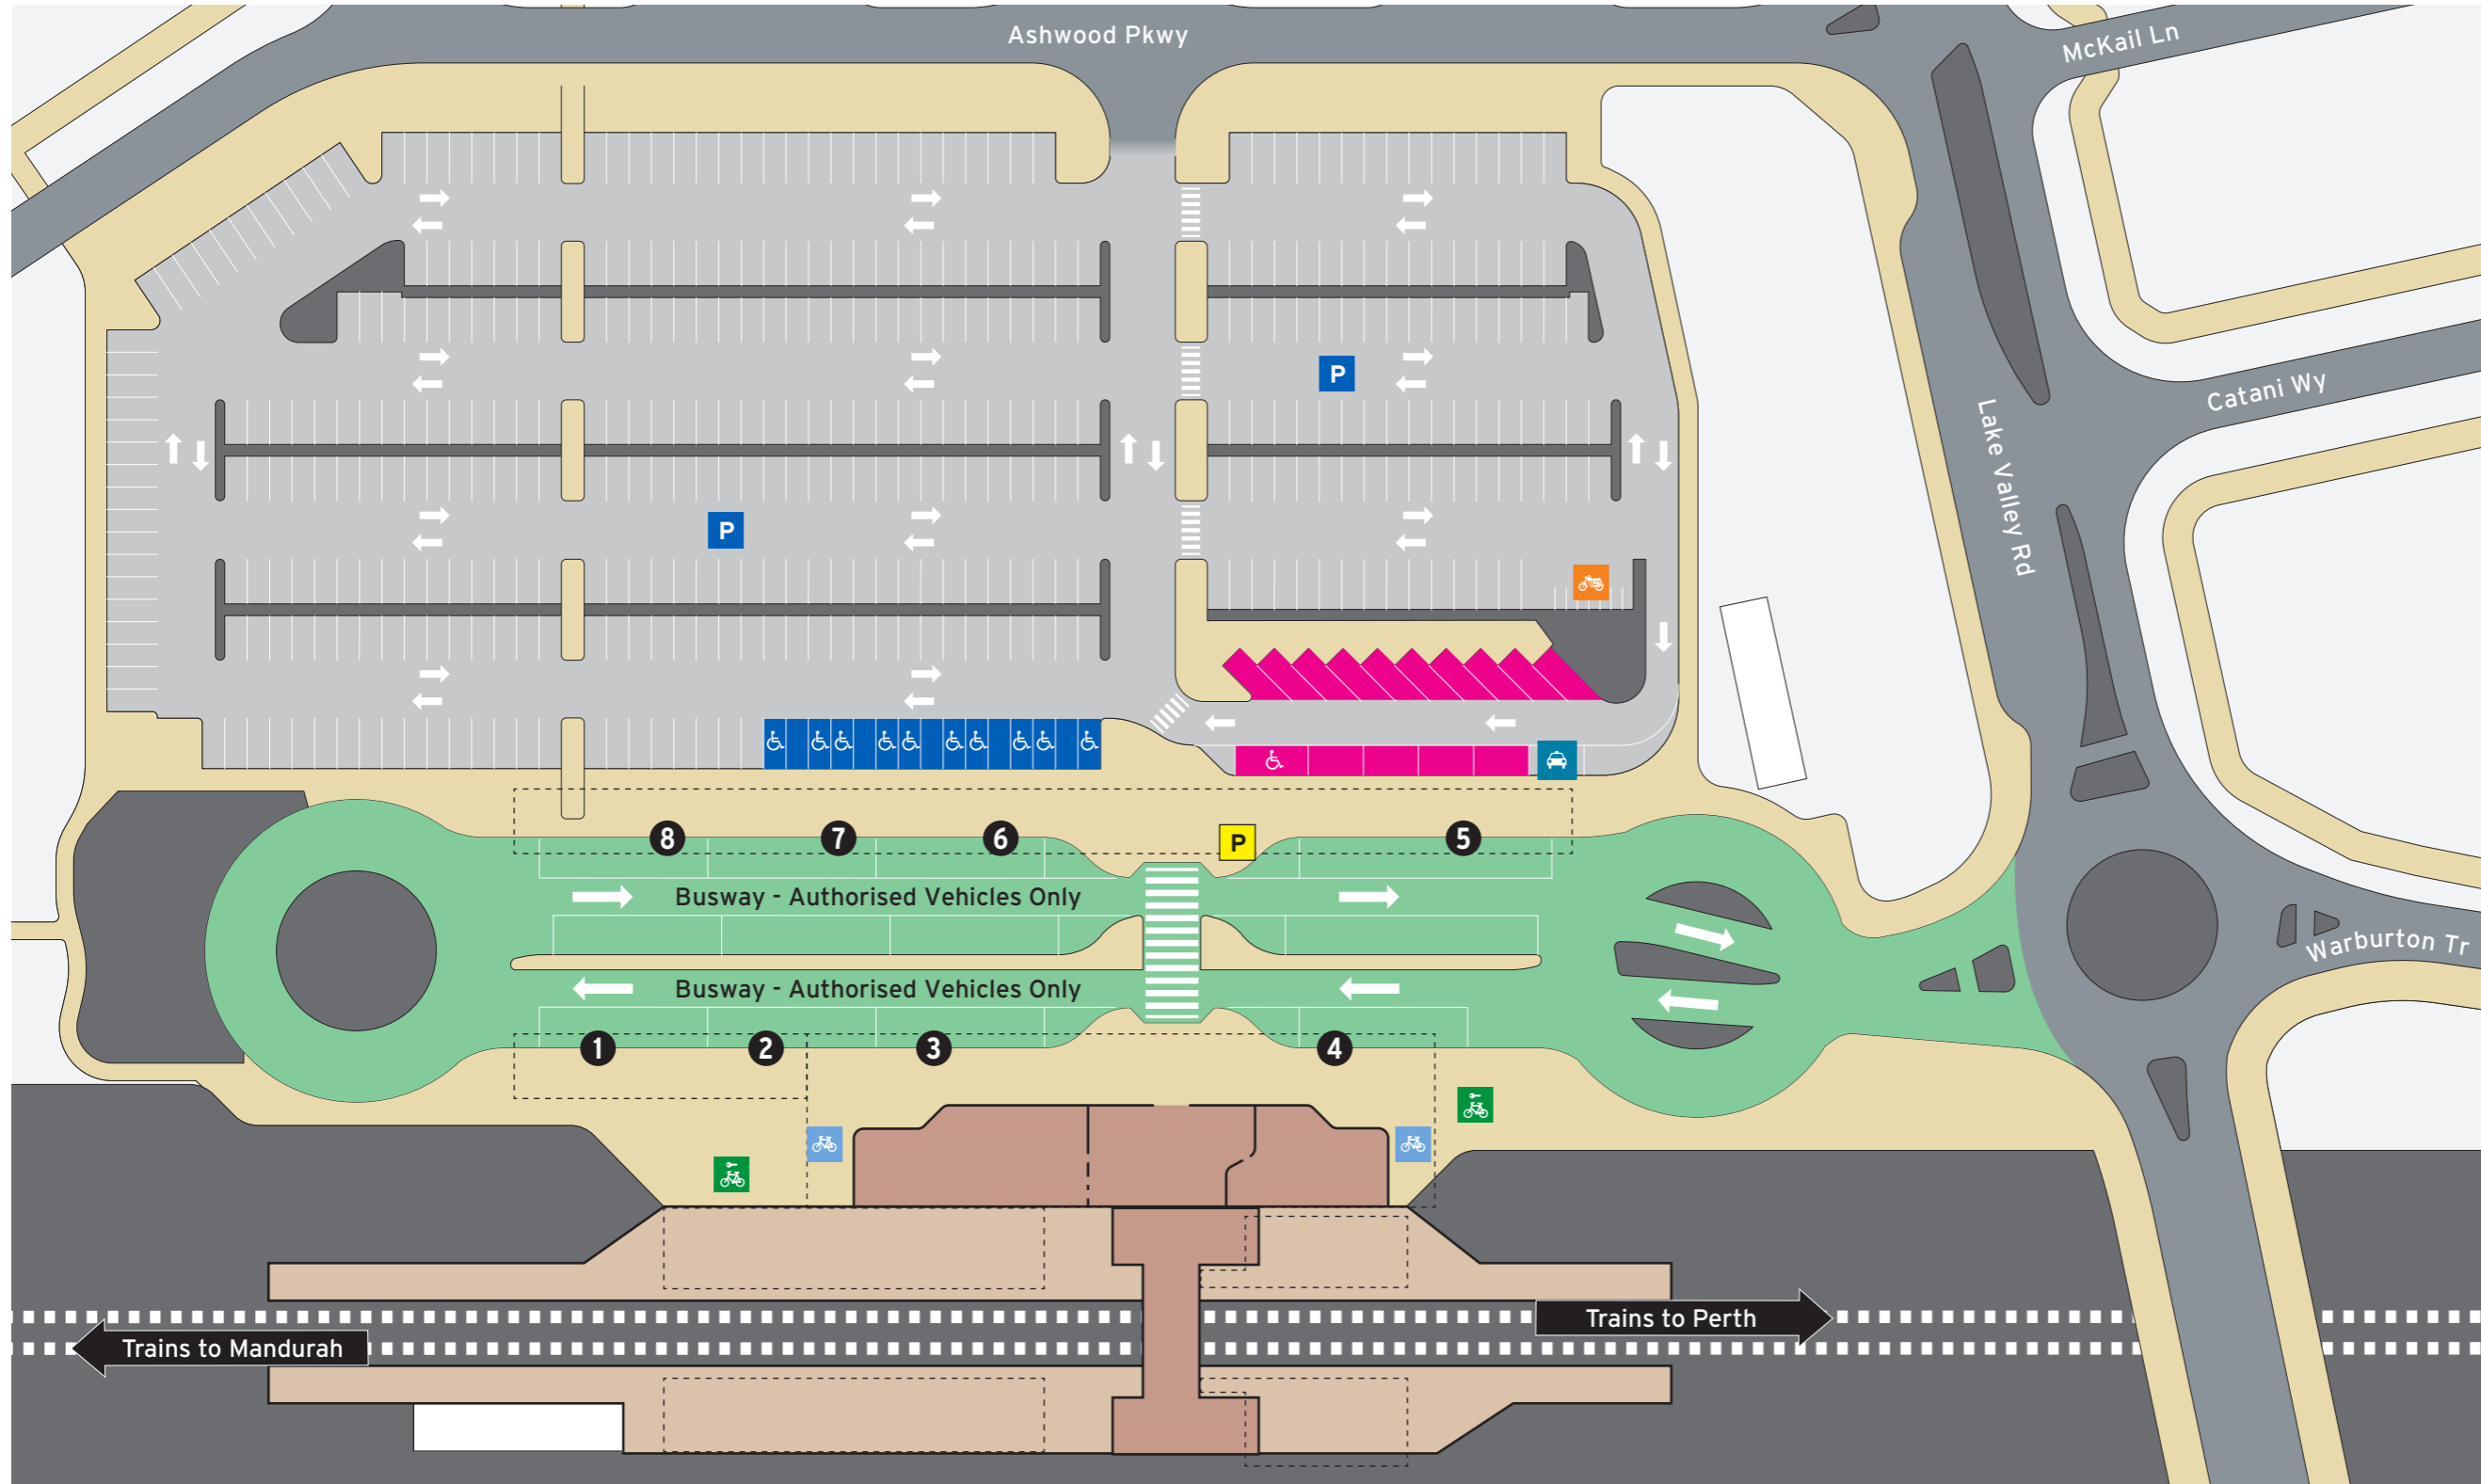

Bus Stands

Stand	Route
1	584
2	585
	909
	Train replacement to Mandurah Stn
3	586
4	Set down only
5	909
	Train replacement to Perth
6	574
7	577
8	School Specials

Legend

North Point

Scale 0 15m

1 Bus Stand Number	Toilets - Male & Female Accessible Baby Change Room	Transperth Parking	Road	Concourse & Ramp
Walking/Accessible Path		SmartParker Machine	Pathways	Busway
		Stairs	Non-Accessible Area	
		Lift	Platform	

This parking charge applies to all vehicles.

For more information on parking your vehicle visit transperth.wa.gov.au

Legend

1 Bus Stand Number

P Transperth Parking

ACROD Parking

P SmartParker Machine

Short Term Parking

Bike Shelter

Motorbikes

Bike U-rails

Taxi

Road

Pathways

Non-Accessible Area

Platform

Concourse & Ramp

Busway